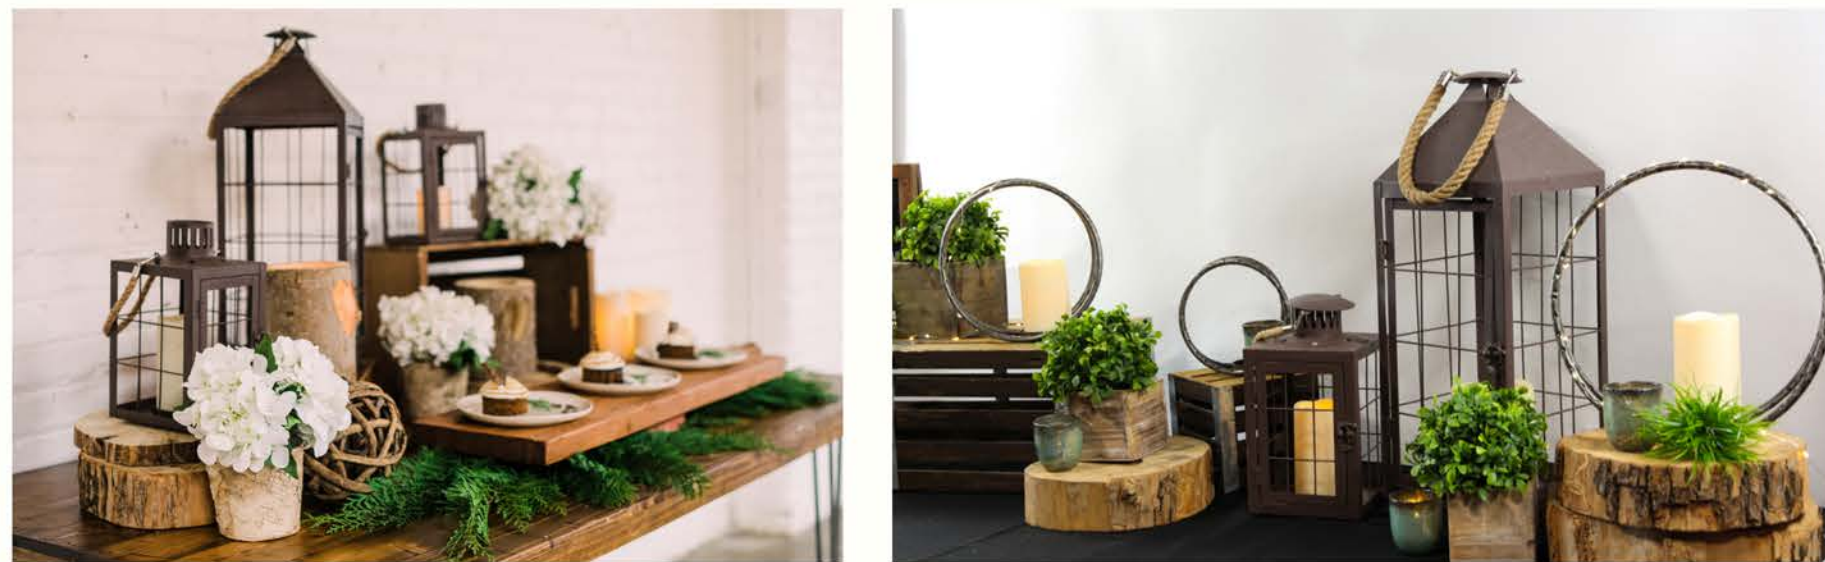

MOUNTAIN *vintage*

FEATURES: RUSTIC WOOD ACCENTS | GREENERY | LANTERNS FOR ADDED HEIGHT | METAL ACCENTS | TEAL VOTIVES
VIBE: RUSTIC | ROMANTIC | VINTAGE