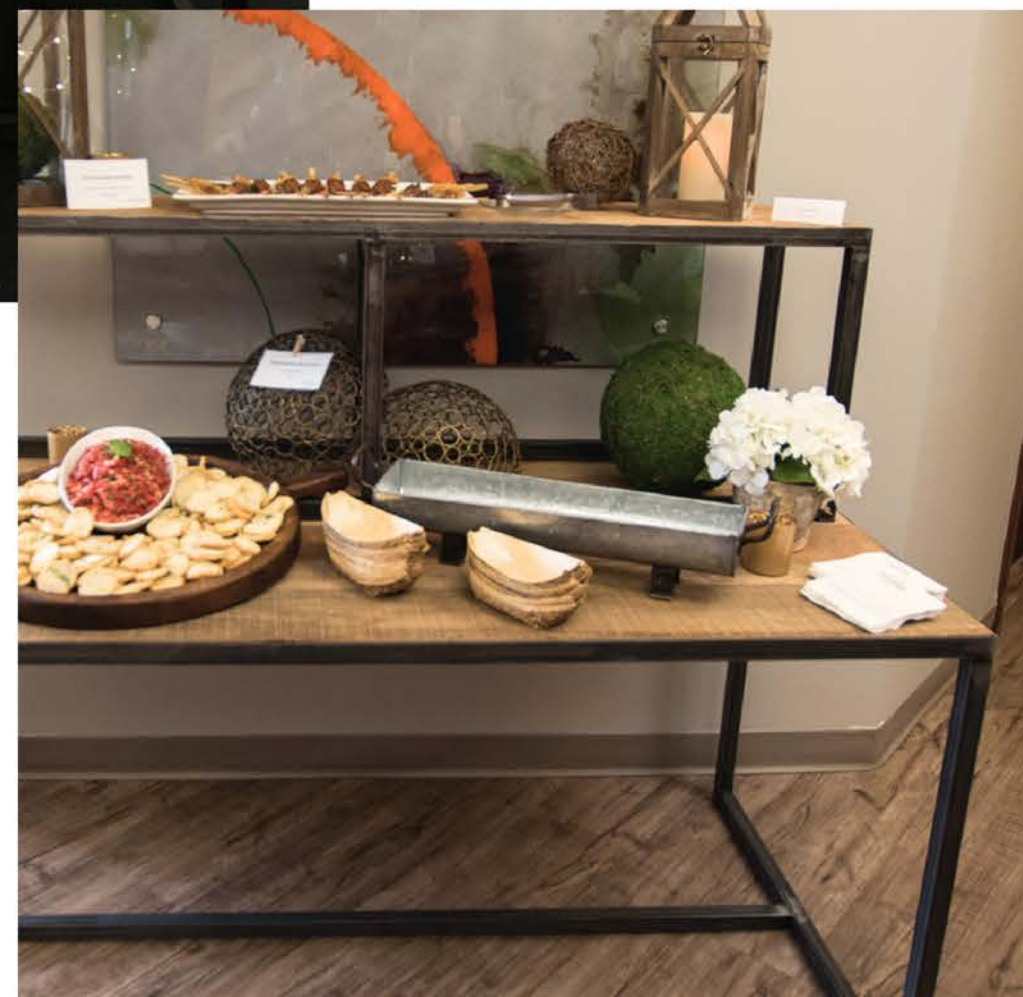

try it with:
empanadas
dessert
sushi
cheese display
and more!

barre display

three-tier tabletop shelving unit, with hanging menu displays

suspension station

sleek black tabletop piping, fitted with hanging chains for a vertical food display

industrial display

black steel shelving with removable metal trays

tapas table

raw wood and steel table, with elevation platform

crate display

grey washed crate display

barrel table
versatile sizes for buffet, bar or
cocktail table, rustic look

**community
tables**
handmade wooden eight foot table,
grey stain, with matching benches

antique wood
cake stand

hammered silver
cake stand

silver tier

lucite tier
great for your table centerpiece with petite desserts