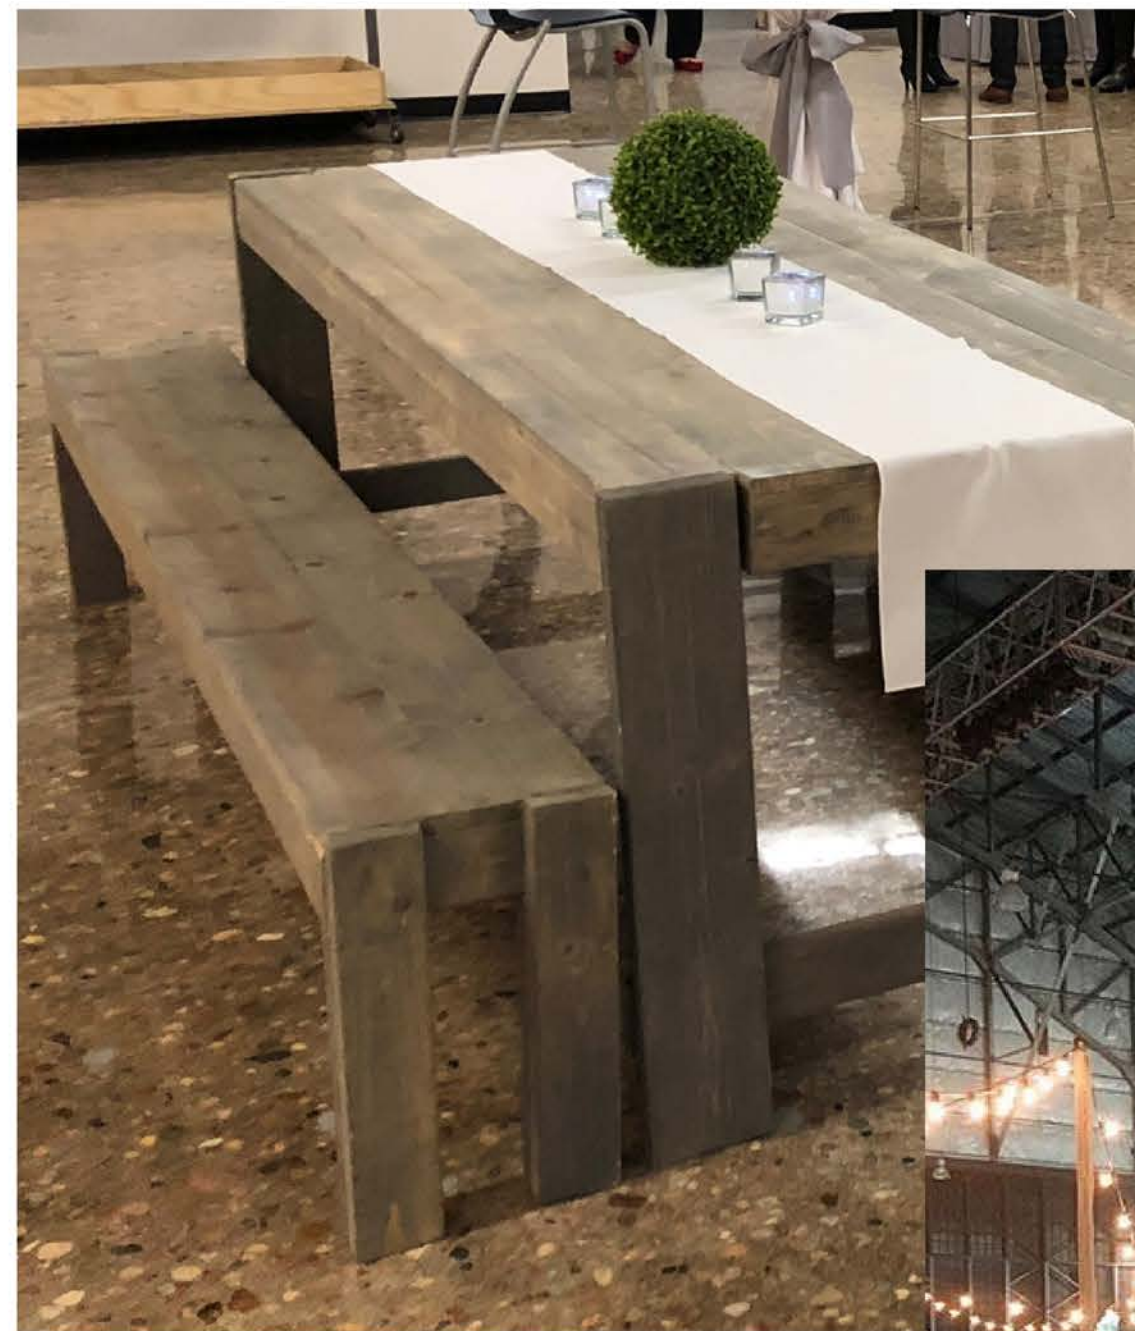

try it with:
empanadas
dessert
sushi
cheese display
and more!

barre display

three-tier tabletop shelving unit, with hanging menu displays

suspension station

sleek black tabletop piping, fitted with hanging chains for a vertical food display

industrial display

black steel shelving with removable metal trays

tapas table

raw wood and steel table, with elevation platform

crate display

grey washed crate display

barrel table
versatile sizes for buffet, bar or
cocktail table, rustic look

**community
tables**
handmade wooden eight foot table,
grey stain, with matching benches

antique wood
cake stand

hammered silver
cake stand

silver tier

lucite tier
great for your table centerpiece with petite desserts